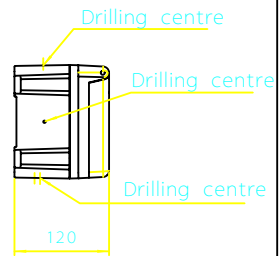

Diritti riservati All rights reserved

dimensions in mm	TM 2614 GB	Scale
Date 17/07/14	Junction box 145x144 IP66/IP67	1:5
Sign. Pezzimenti		