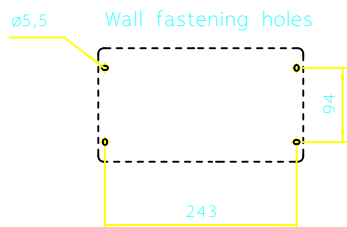

Diritti riservati All rights reserved

dimensions in mm	TM 2614 GB	Scale
Date 17/07/14	Junction box 145x144 IP66/IP67	1:5
Sign. Pezzimenti		